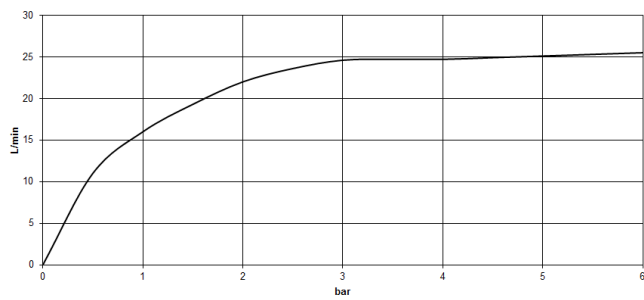

- Concealed floor mounting -**
- max. recess depth 150 mm
 - min. recess depth 80 mm

35 945 970 90

CL.1 Single-lever bath mixer with stand pipe for free-standing assembly with hand shower set - Brushed Platinum

CL.1

25 863 705

mm [inches]

Flow rate chart

Certificates

Belgaqua_19_77_27. IAPMO_4976 (2). LGA_29727.

Belgaqua_24-003-27_1.

CL.1 Single-lever bath mixer with stand pipe for free-standing assembly with hand shower set - Brushed Platinum