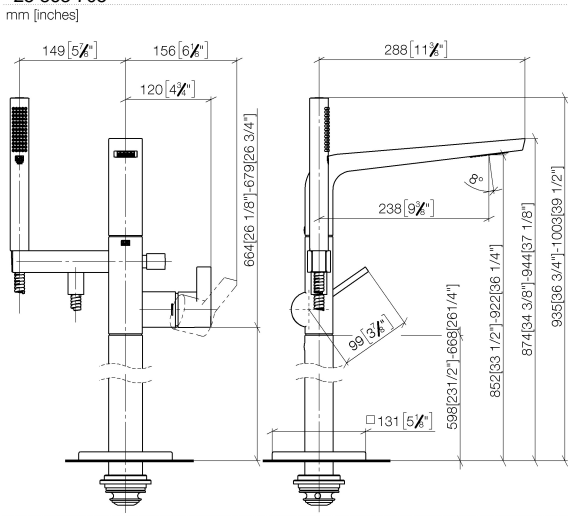

- Concealed floor mounting -**
- max. recess depth 150 mm
 - min. recess depth 80 mm

35 945 970 90

CL.1 Single-lever bath mixer with stand pipe for free-standing assembly with hand shower set - Brushed Platinum

CL.1

25 863 705

mm [inches]

Flow rate chart

Certificates

Belgaqua_19_77_27. IAPMO_4976 (2). LGA_29727.

Belgaqua_24-003-27_1.

CL.1 Single-lever bath mixer with stand pipe for free-standing assembly with hand shower set - Brushed Platinum

CL.1

25 863 705

CL.1 Single-lever bath mixer with stand pipe for free-standing assembly with hand shower set - Brushed Platinum

CL.1

25 863 705

Spare parts list

No.	Item Number	Name	Quantity used	Delivery time
1	90 12 11 140 30-06	shower	1	10
2	90 30 02 072 00-06	Metal shower hose 1/2" x 3/8" x 1250 mm - Brushed Platinum	1	10
3	09 18 40 118 90	sleeve	1	2
4	09 31 11 058 90	pin	1	2
5	09 31 11 040 90	pin	3	2
6	90 23 01 141 00 90	back-flow preventer	1	2
7	90 14 10 010 00 90	seal	2	2
8	09 24 03 130-00	nipple	1	10
9	90 16 02 023 00 90	spring	1	2
10	09 31 09 094 20-06	pull-rod	1	10
11	90 14 10 055 00 90	seal	1	2
12	09 21 34 080-06	nipple	1	10
13	90 14 10 033 00 90	seal	1	2
14	09 24 03 069 90	nipple	1	2
15	90 21 02 069 00-06	cover	1	10
16	90 14 20 026 00 90	seal	1	2
17	04 31 20 034 00 90	plug	2	2
18	90 11 70 008 00-06	spout	1	10
19	09 20 71 031-06	handle	1	10
20	09 14 10 148 90	seal	2	2
21	90 15 05 039 00 90	cartridge	1	2
22	09 24 04 298 90	nut	1	2
23	09 14 10 037 90	seal	1	2
24	09 28 30 036-06	cover	1	10
25	09 20 67 014-06	handle	1	10
26	90 31 11 030 00 90	pin	1	2
27	90 31 20 087 00-06	plug	1	10
28	09 14 10 139 90	seal	2	2
29	04 28 22 025 00 90	connection	2	2
30	09 20 93 051 90	holder	2	2
31	04 28 22 024 00-06	pipe	1	10
32	09 27 71 011-06	rosette	1	10
33	09 14 03 107 90	seal	1	2
34	09 14 10 084 90	seal	1	2
35	09 14 10 018 90	seal	1	2